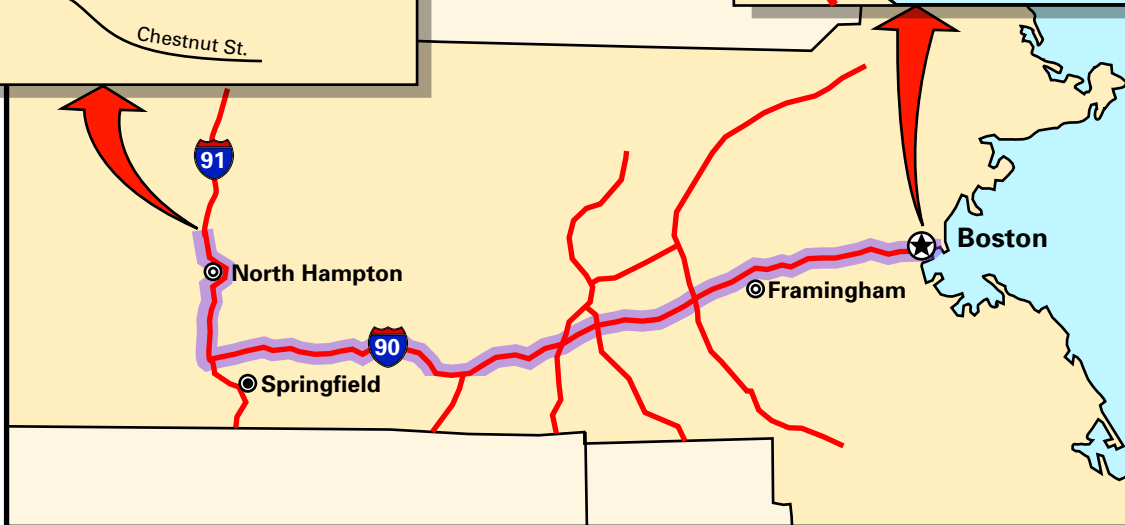

Welcome to

TREX ENTERPRISES

West Hatfield

Trex Enterprises Corporation
164 West Street
W. Hatfield, MA 01088
413-247-9440

Directions from Logan International Airport

Start out going NORTH on TERMINAL D / TERMINAL C. (0.1 miles)

Turn SLIGHT LEFT onto ramp. (0.8 miles)

Merge onto I-90 W / MASS PIKE / MASSACHUSETTS TURNPIKE (Portions toll). (91.0 miles)

Merge onto I-91 N via EXIT 4 toward HOLYOKE. (19.3 miles)

Take the US-5 / RT-10 exit- EXIT 22- toward N. HATFIELD / WHATELY. (0.1 miles)

Merge onto WEST ST / US-5 S / MA-10 via the ramp on the LEFT toward W. HATFIELD. (0.8 mile)

End at 164 West St