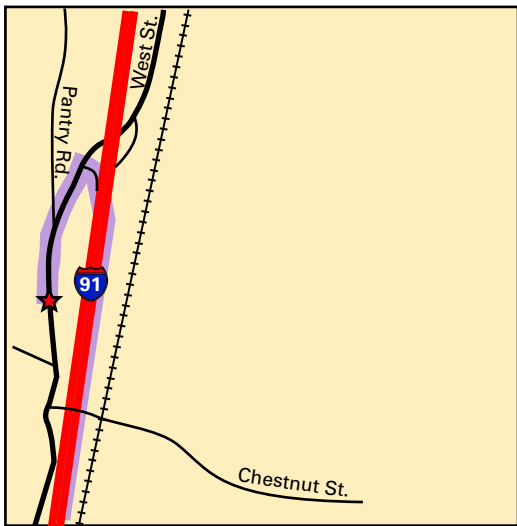

Welcome to

TREX ENTERPRISES

West Hatfield

Trex Enterprises Corporation
164 West Street
W. Hatfield, MA 01088
413-247-9440

Directions from Logan International Airport

Start out going NORTH on TERMINAL D / TERMINAL C. (0.1 miles)

Turn SLIGHT LEFT onto ramp. (0.8 miles)

Merge onto I-90 W / MASS PIKE / MASSACHUSETTS TURNPIKE (Portions toll). (91.0 miles)

Merge onto I-91 N via EXIT 4 toward HOLYOKE. (19.3 miles)

Take the US-5 / RT-10 exit- EXIT 22- toward N. HATFIELD / WHATELY. (0.1 miles)

Merge onto WEST ST / US-5 S / MA-10 via the ramp on the LEFT toward W. HATFIELD. (0.8 mile)

End at 164 West St