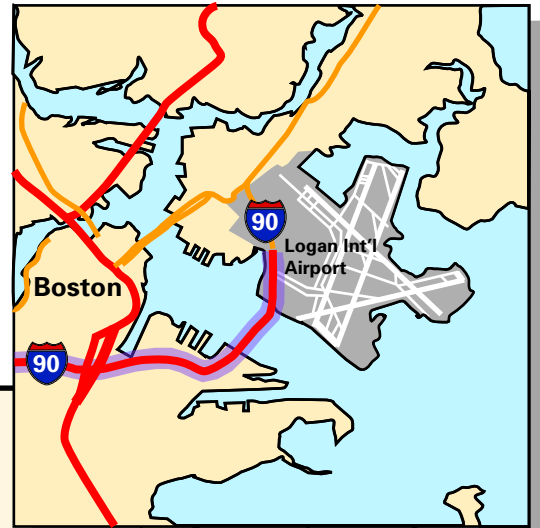

Welcome to

TREX ENTERPRISES

West Hatfield

Trex Enterprises Corporation
164 West Street
W. Hatfield, MA 01088
413-247-9440

Directions from Logan International Airport

Start out going NORTH on TERMINAL D / TERMINAL C. (0.1 miles)

Turn SLIGHT LEFT onto ramp. (0.8 miles)

Merge onto I-90 W / MASS PIKE / MASSACHUSETTS TURNPIKE (Portions toll). (91.0 miles)

Merge onto I-91 N via EXIT 4 toward HOLYOKE. (19.3 miles)

Take the US-5 / RT-10 exit- EXIT 22- toward N. HATFIELD / WHATELY. (0.1 miles)

Merge onto WEST ST / US-5 S / MA-10 via the ramp on the LEFT toward W. HATFIELD. (0.8 mile)

End at 164 West St